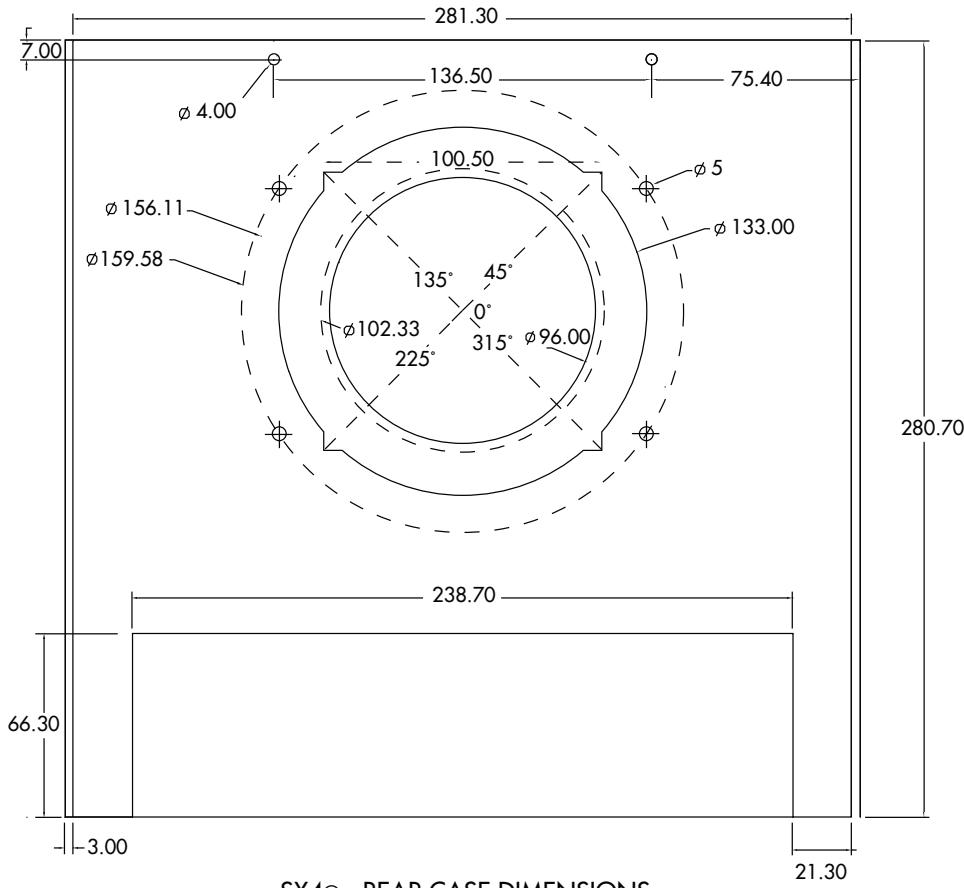

PRODUCT SPECIFICATIONS

Dimensions:

- Wide: 11.31 in. (28.7 cm.)
- Height: 10.625 in. (26.9 cm.)
- Deep: 9.5 in. (24.1 cm.)
- Weight : 6 lbs., 5 oz. (2.84 kgs.)
- With Effects Tray: 9 lbs., 10 oz. (4.28 kgs.)
- Finish: Hi-temp matte black paint
- Patent: US Patent # 6,926,427
August 9, 2005

PRODUCT NUMBER

- TS6200 / 206 36000 0000
SX4® Case Only, no tray modules
- TS6200WHT / 206 36001 0000
SX4 (white) Case Only, no tray modules
- TS6200FS / 206 36010 0000
SX4® + Shutters, Case Only, no tray modules
- TS6200FSWHT / 206 36011 0000
SX4 + Shutters (white), Case Only, no tray modules
- ZPTSSX-23 / 206 TSSX2 3000
Barrel Top Rear
- ZPTSSX-24 / 206 TSSX2 4000
Barrel Bottom Rear
- ZPTSSX-50 / 206 TSSX5 0000
ETC Front Top Barrel Casting
- ZPTSSX-52 / 206 TSSX5 2000
ETC Front Bottom Barrel Casting

All dimensions in mm

SX4® - FRONT CASE DIMENSIONS

TOP VIEW

SX4® - REAR CASE DIMENSIONS

SIDE VIEW

ACCESSORIES / REPLACEMENT PARTS

1	ZPTSSX-50 / 206 TSSX5 0000	ETC Front Top Barrel Casting
2	ZPTSSX-52 / 206 TSSX5 2000	ETC Front Bottom Barrel Casting
3	ZPTSSX-22 / 206 TSSX2 2000	10-24 x 3/8" Front & Rear Case/Barrel Screw
4	ZPTSSX-13 / 206 TSSX1 3000	8-32 x 5/8" Barrel Screw
5	ZPTSSX-23 / 206 TSSX2 3000	Barrel Top Rear
6	ZPTSSX-24 / 206 TSSX2 4000	Barrel Bottom Rear
7	ZPTSSX-06 / 206 TSSX0 6000	Vent Plate
8	ZPTSSX-11 / 206 TSSX1 1000	6-32 x 1/4" Vent Plate Screw
9	ZPTSSX-09 / 206 TSSX0 9000	8-32 x 5/16" Case Screw
10	ZPTSSX-04 / 206 TSSX0 4000	SX4 Left Side Rail LHS
11	ZPTSSX-05 / 206 TSSX0 5000	SX4 Right Side Rail RHS
12	ZPTSSX-20 / 206 TSSX2 0000	Captive Panel Pin