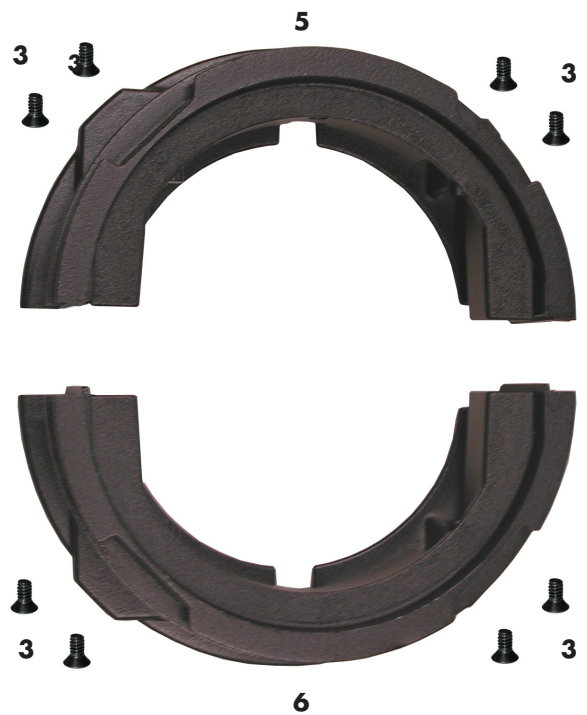

PRODUCT SPECIFICATIONS

Dimensions:

- Wide: 11.31 in. (28.7 cm.)
- Height: 10.625 in. (26.9 cm.)
- Deep: 9.5 in. (24.1 cm.)
- Weight : 6 lbs., 5 oz. (2.84 kgs.)
- With Effects Tray: 9 lbs., 10 oz. (4.28 kgs.)
- Finish: Hi-temp matte black paint
- Patent: US Patent # 6,926,427
August 9, 2005

PRODUCT NUMBER

- TS6200 / 206 36000 0000
SX4® Case Only, no tray modules
- TS6200WHT / 206 36001 0000
SX4 (white) Case Only, no tray modules
- TS6200FS / 206 36010 0000
SX4® + Shutters, Case Only, no tray modules
- TS6200FSWHT / 206 36011 0000
SX4 + Shutters (white), Case Only, no tray modules
- ZPTSSX-23 / 206 TSSX2 3000
Barrel Top Rear
- ZPTSSX-24 / 206 TSSX2 4000
Barrel Bottom Rear
- ZPTSSX-50 / 206 TSSX5 0000
ETC Front Top Barrel Casting
- ZPTSSX-52 / 206 TSSX5 2000
ETC Front Bottom Barrel Casting

All dimensions in mm

SX4® - FRONT CASE DIMENSIONS

TOP VIEW

SX4® - REAR CASE DIMENSIONS

SIDE VIEW

ACCESSORIES / REPLACEMENT PARTS

1	ZPTSSX-50 / 206 TSSX5 0000	ETC Front Top Barrel Casting
2	ZPTSSX-52 / 206 TSSX5 2000	ETC Front Bottom Barrel Casting
3	ZPTSSX-22 / 206 TSSX2 2000	10-24 x 3/8" Front & Rear Case/Barrel Screw
4	ZPTSSX-13 / 206 TSSX1 3000	8-32 x 5/8" Barrel Screw
5	ZPTSSX-23 / 206 TSSX2 3000	Barrel Top Rear
6	ZPTSSX-24 / 206 TSSX2 4000	Barrel Bottom Rear
7	ZPTSSX-06 / 206 TSSX0 6000	Vent Plate
8	ZPTSSX-11 / 206 TSSX1 1000	6-32 x 1/4" Vent Plate Screw
9	ZPTSSX-09 / 206 TSSX0 9000	8-32 x 5/16" Case Screw
10	ZPTSSX-04 / 206 TSSX0 4000	SX4 Left Side Rail LHS
11	ZPTSSX-05 / 206 TSSX0 5000	SX4 Right Side Rail RHS
12	ZPTSSX-20 / 206 TSSX2 0000	Captive Panel Pin