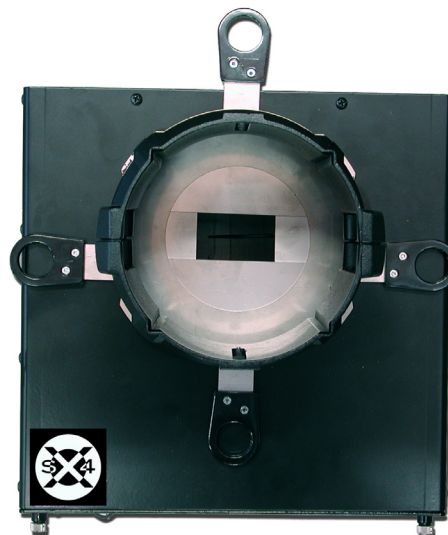

A division of **ROSCO**
www.gamonline.com

GAM Product #TS6200FS
Rosco Product #206 36010 0000

SX4® Film/FX Loop Effect
Photo courtesy Kahekili - Maui Arts & Cultural Center

PRODUCT DESCRIPTION

Convert an ETC SOURCE FOUR™ SPOTLIGHT into a scenic projector or gobo changer. The spotlight can be used with:

- 575W Incandescent
- 750W Incandescent
- 575W *HMI™
- 150W HID: 12,000 hours lamp life
- Modular interchangeable components

*HMI™ is the copyright trademark of OSRAM GmbH, all rights reserved. There are four options for effects trays that can be used with the SX4® Case:

- Loop Tray: Continuous film loop effects
- Disc Tray: Round disc effects
- Six - Gobo Tray: Uses M-size patterns or Dichroic Glass GamColors® to make it a color changer
- Four - Gobo Tray: Holds four B-size patterns or Dichroic Glass GamColor® filters

PRODUCT SPECIFICATIONS

Dimensions:

- Wide: 11.31 in. (28.7 cm.)
- Height: 10.625 in. (26.9 cm.)
- Deep: 9.5 in. (24.1 cm.)
- Weight : 6 lbs., 5 oz. (2.84 kgs.)
- With Effects Tray: 9 lbs., 10 oz. (4.28 kgs.)
- Finish: Hi-temp matte black paint
- Patent: US Patent # 6,926,427
August 9, 2005