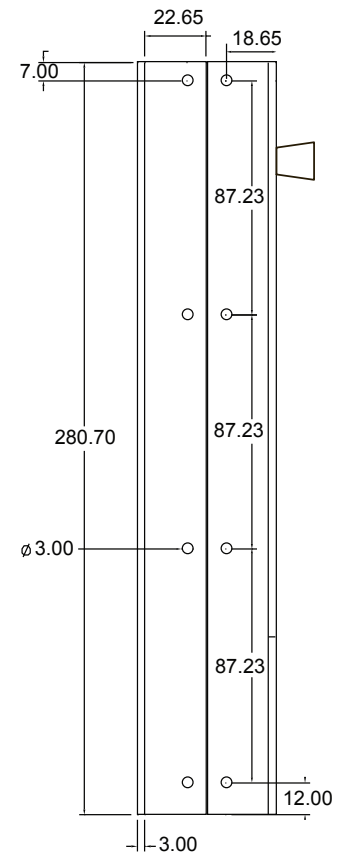

PRODUCT SPECIFICATIONS

Dimensions:

- Wide: 11.31 in. (28.7 cm.)
- Height: 10.625 in. (26.9 cm.)
- Deep: 9.5 in. (24.1 cm.)
- Weight : 6 lbs., 5 oz. (2.84 kgs.)
- With Effects Tray: 9 lbs., 10 oz. (4.28 kgs.)
- Finish: Hi-temp matte black paint
- Patent: US Patent # 6,926,427
August 9, 2005

PRODUCT NUMBER

- TS6200 / 206 36000 0000
SX4® Case Only, no tray modules
- TS6200WHT / 206 36001 0000
SX4 (white) Case Only, no tray modules
- TS6200FS / 206 36010 0000
SX4® + Shutters, Case Only, no tray modules
- TS6200FSWHT / 206 36011 0000
SX4 + Shutters (white), Case Only, no tray modules
- ZPTSSX-23 / 206 TSSX2 3000
Barrel Top Rear
- ZPTSSX-24 / 206 TSSX2 4000
Barrel Bottom Rear
- ZPTSSX-50 / 206 TSSX5 0000
ETC Front Top Barrel Casting
- ZPTSSX-52 / 206 TSSX5 2000
ETC Front Bottom Barrel Casting

All dimensions in mm

SX4® - FRONT CASE DIMENSIONS

TOP VIEW

SX4® - REAR CASE DIMENSIONS

SIDE VIEW

ACCESSORIES / REPLACEMENT PARTS

1	ZPTSSX-50 / 206 TSSX5 0000	ETC Front Top Barrel Casting
2	ZPTSSX-52 / 206 TSSX5 2000	ETC Front Bottom Barrel Casting
3	ZPTSSX-22 / 206 TSSX2 2000	10-24 x 3/8" Front & Rear Case/Barrel Screw
4	ZPTSSX-13 / 206 TSSX1 3000	8-32 x 5/8" Barrel Screw
5	ZPTSSX-23 / 206 TSSX2 3000	Barrel Top Rear
6	ZPTSSX-24 / 206 TSSX2 4000	Barrel Bottom Rear
7	ZPTSSX-06 / 206 TSSX0 6000	Vent Plate
8	ZPTSSX-11 / 206 TSSX1 1000	6-32 x 1/4" Vent Plate Screw
9	ZPTSSX-09 / 206 TSSX0 9000	8-32 x 5/16" Case Screw
10	ZPTSSX-04 / 206 TSSX0 4000	SX4 Left Side Rail LHS
11	ZPTSSX-05 / 206 TSSX0 5000	SX4 Right Side Rail RHS
12	ZPTSSX-20 / 206 TSSX2 0000	Captive Panel Pin