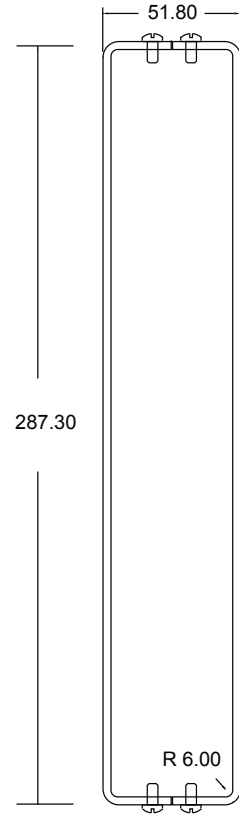

- Loop Tray: Continuous film loop effects
- Disc Tray: Round disc effects
- Six - Gobo Tray: Uses M-size patterns or Dichroic Glass GamColors® to make it a color changer
- Four - Gobo Tray: Holds four B-size patterns or Dichroic Glass GamColor® filters

PRODUCT SPECIFICATIONS

Dimensions:

- Wide: 11.31 in. (28.7 cm.)
- Height: 10.625 in. (26.9 cm.)
- Deep: 9.5 in. (24.1 cm.)
- Weight : 6 lbs., 5 oz. (2.84 kgs.)
- With Effects Tray: 9 lbs., 10 oz. (4.28 kgs.)
- Finish: Hi-temp matte black paint
- Patent: US Patent # 6,926,427
August 9, 2005

PRODUCT NUMBER

- TS6200 / 206 36000 0000
SX4® Case Only, no tray modules
- TS6200WHT / 206 36001 0000
SX4 (white) Case Only, no tray modules
- TS6200FS / 206 36010 0000
SX4® + Shutters, Case Only, no tray modules
- TS6200FSWHT / 206 36011 0000
SX4 + Shutters (white), Case Only, no tray modules
- ZPTSSX-23 / 206 TSSX2 3000
Barrel Top Rear
- ZPTSSX-24 / 206 TSSX2 4000
Barrel Bottom Rear
- ZPTSSX-50 / 206 TSSX5 0000
ETC Front Top Barrel Casting
- ZPTSSX-52 / 206 TSSX5 2000
ETC Front Bottom Barrel Casting

All dimensions in mm

SX4® - FRONT CASE DIMENSIONS

TOP VIEW

SX4® - REAR CASE DIMENSIONS

SIDE VIEW

ACCESSORIES / REPLACEMENT PARTS

1	ZPTSSX-50 / 206 TSSX5 0000	ETC Front Top Barrel Casting
2	ZPTSSX-52 / 206 TSSX5 2000	ETC Front Bottom Barrel Casting
3	ZPTSSX-22 / 206 TSSX2 2000	10-24 x 3/8" Front & Rear Case/Barrel Screw
4	ZPTSSX-13 / 206 TSSX1 3000	8-32 x 5/8" Barrel Screw
5	ZPTSSX-23 / 206 TSSX2 3000	Barrel Top Rear
6	ZPTSSX-24 / 206 TSSX2 4000	Barrel Bottom Rear
7	ZPTSSX-06 / 206 TSSX0 6000	Vent Plate
8	ZPTSSX-11 / 206 TSSX1 1000	6-32 x 1/4" Vent Plate Screw
9	ZPTSSX-09 / 206 TSSX0 9000	8-32 x 5/16" Case Screw
10	ZPTSSX-04 / 206 TSSX0 4000	SX4 Left Side Rail LHS
11	ZPTSSX-05 / 206 TSSX0 5000	SX4 Right Side Rail RHS
12	ZPTSSX-20 / 206 TSSX2 0000	Captive Panel Pin