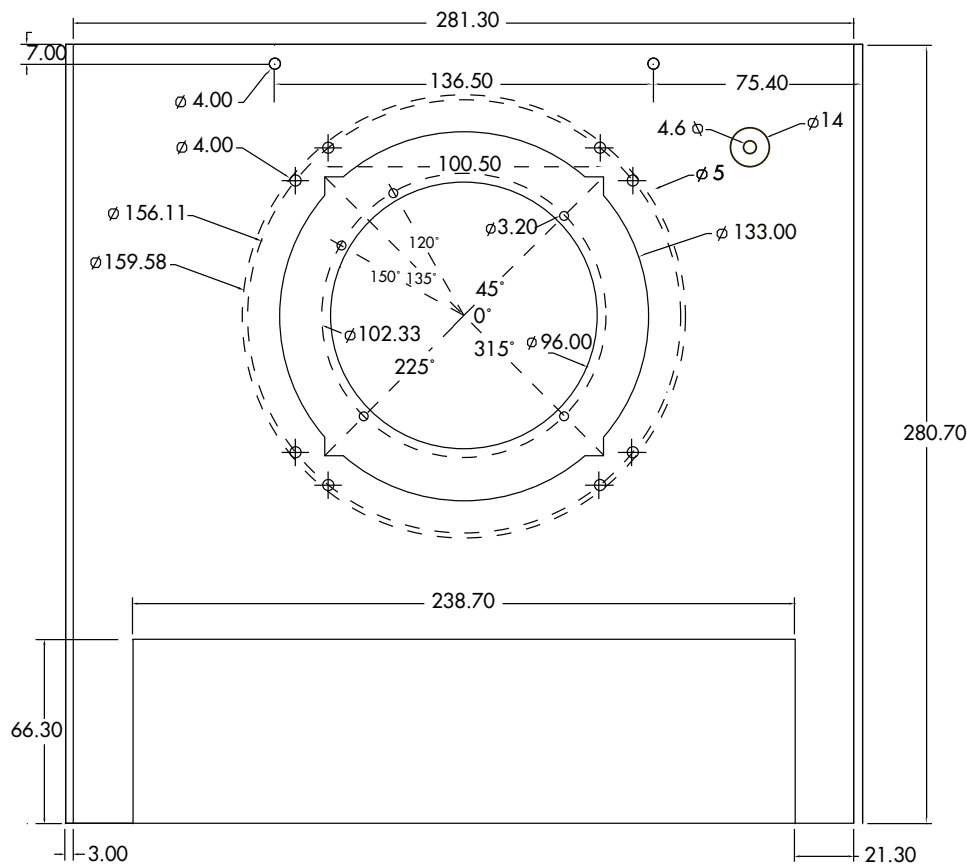

PRODUCT SPECIFICATIONS

Dimensions:

- Wide: 11.31 in. (28.7 cm.)
- Height: 10.625 in. (26.9 cm.)
- Deep: 9.5 in. (24.1 cm.)
- Weight : 6 lbs., 5 oz. (2.84 kgs.)
- With Effects Tray: 9 lbs., 10 oz. (4.28 kgs.)
- Finish: Hi-temp matte black paint
- Patent: US Patent # 6,926,427
August 9, 2005

PRODUCT NUMBER

- TS6200 / 206 36000 0000
SX4® Case Only, no tray modules
- TS6200WHT / 206 36001 0000
SX4 (white) Case Only, no tray modules
- TS6200FS / 206 36010 0000
SX4® + Shutters, Case Only, no tray modules
- TS6200FSWHT / 206 36011 0000
SX4 + Shutters (white), Case Only, no tray modules
- ZPTSSX-23 / 206 TSSX2 3000
Barrel Top Rear
- ZPTSSX-24 / 206 TSSX2 4000
Barrel Bottom Rear
- ZPTSSX-50 / 206 TSSX5 0000
ETC Front Top Barrel Casting
- ZPTSSX-52 / 206 TSSX5 2000
ETC Front Bottom Barrel Casting

All dimensions in mm

SX4® - FRONT CASE DIMENSIONS

TOP VIEW

SX4® - REAR CASE DIMENSIONS

SIDE VIEW

ACCESSORIES / REPLACEMENT PARTS

1	ZPTSSX-50 / 206 TSSX5 0000	ETC Front Top Barrel Casting
2	ZPTSSX-52 / 206 TSSX5 2000	ETC Front Bottom Barrel Casting
3	ZPTSSX-22 / 206 TSSX2 2000	10-24 x 3/8" Front & Rear Case/Barrel Screw
4	ZPTSSX-13 / 206 TSSX1 3000	8-32 x 5/8" Barrel Screw
5	ZPTSSX-23 / 206 TSSX2 3000	Barrel Top Rear
6	ZPTSSX-24 / 206 TSSX2 4000	Barrel Bottom Rear
7	ZPTSSX-06 / 206 TSSX0 6000	Vent Plate
8	ZPTSSX-11 / 206 TSSX1 1000	6-32 x 1/4" Vent Plate Screw
9	ZPTSSX-09 / 206 TSSX0 9000	8-32 x 5/16" Case Screw
10	ZPTSSX-04 / 206 TSSX0 4000	SX4 Left Side Rail LHS
11	ZPTSSX-05 / 206 TSSX0 5000	SX4 Right Side Rail RHS
12	ZPTSSX-20 / 206 TSSX2 0000	Captive Panel Pin