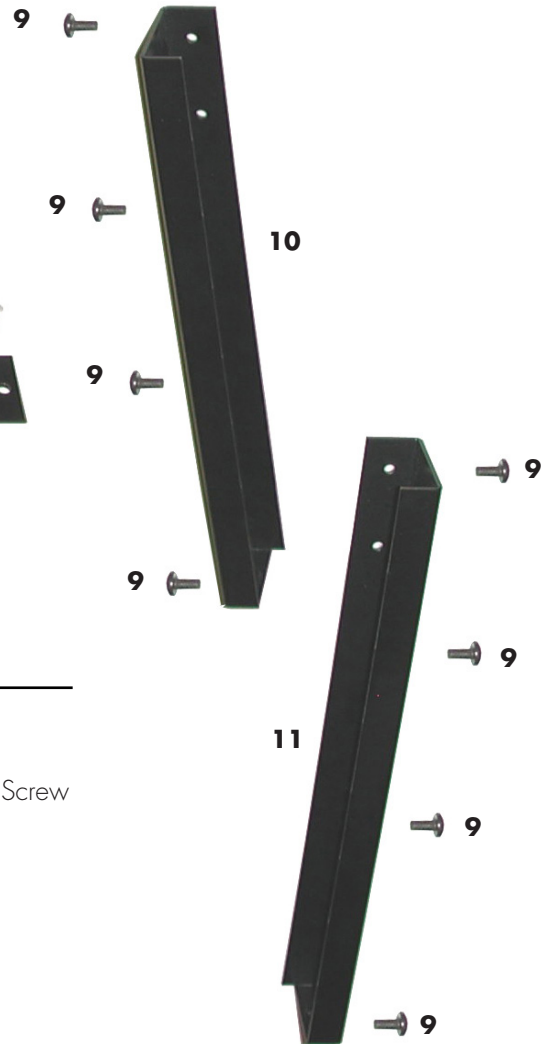

PRODUCT SPECIFICATIONS

Dimensions:

- Wide: 11.31 in. (28.7 cm.)
- Height: 10.625 in. (26.9 cm.)
- Deep: 9.5 in. (24.1 cm.)
- Weight : 6 lbs., 5 oz. (2.84 kgs.)
- With Effects Tray: 9 lbs., 10 oz. (4.28 kgs.)
- Finish: Hi-temp matte black paint
- Patent: US Patent # 6,926,427
August 9, 2005

PRODUCT NUMBER

- TS6200 / 206 36000 0000
SX4® Case Only, no tray modules
- TS6200WHT / 206 36001 0000
SX4 (white) Case Only, no tray modules
- TS6200FS / 206 36010 0000
SX4® + Shutters, Case Only, no tray modules
- TS6200FSWHT / 206 36011 0000
SX4 + Shutters (white), Case Only, no tray modules
- ZPTSSX-23 / 206 TSSX2 3000
Barrel Top Rear
- ZPTSSX-24 / 206 TSSX2 4000
Barrel Bottom Rear
- ZPTSSX-50 / 206 TSSX5 0000
ETC Front Top Barrel Casting
- ZPTSSX-52 / 206 TSSX5 2000
ETC Front Bottom Barrel Casting

All dimensions in mm

SX4® - FRONT CASE DIMENSIONS

TOP VIEW

SX4® - REAR CASE DIMENSIONS

SIDE VIEW

ACCESSORIES / REPLACEMENT PARTS

1	ZPTSSX-50 / 206 TSSX5 0000	ETC Front Top Barrel Casting
2	ZPTSSX-52 / 206 TSSX5 2000	ETC Front Bottom Barrel Casting
3	ZPTSSX-22 / 206 TSSX2 2000	10-24 x 3/8" Front & Rear Case/Barrel Screw
4	ZPTSSX-13 / 206 TSSX1 3000	8-32 x 5/8" Barrel Screw
5	ZPTSSX-23 / 206 TSSX2 3000	Barrel Top Rear
6	ZPTSSX-24 / 206 TSSX2 4000	Barrel Bottom Rear
7	ZPTSSX-06 / 206 TSSX0 6000	Vent Plate
8	ZPTSSX-11 / 206 TSSX1 1000	6-32 x 1/4" Vent Plate Screw
9	ZPTSSX-09 / 206 TSSX0 9000	8-32 x 5/16" Case Screw
10	ZPTSSX-04 / 206 TSSX0 4000	SX4 Left Side Rail LHS
11	ZPTSSX-05 / 206 TSSX0 5000	SX4 Right Side Rail RHS
12	ZPTSSX-20 / 206 TSSX2 0000	Captive Panel Pin