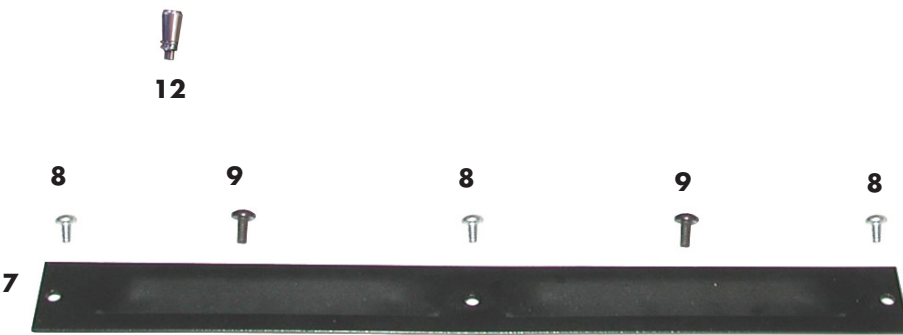

PRODUCT SPECIFICATIONS

Dimensions:

- Wide: 11.31 in. (28.7 cm.)
- Height: 10.625 in. (26.9 cm.)
- Deep: 9.5 in. (24.1 cm.)
- Weight : 6 lbs., 5 oz. (2.84 kgs.)
- With Effects Tray: 9 lbs., 10 oz. (4.28 kgs.)
- Finish: Hi-temp matte black paint
- Patent: US Patent # 6,926,427
August 9, 2005

PRODUCT NUMBER

- TS6200 / 206 36000 0000
SX4® Case Only, no tray modules
- TS6200WHT / 206 36001 0000
SX4 (white) Case Only, no tray modules
- TS6200FS / 206 36010 0000
SX4® + Shutters, Case Only, no tray modules
- TS6200FSWHT / 206 36011 0000
SX4 + Shutters (white), Case Only, no tray modules
- ZPTSSX-23 / 206 TSSX2 3000
Barrel Top Rear
- ZPTSSX-24 / 206 TSSX2 4000
Barrel Bottom Rear
- ZPTSSX-50 / 206 TSSX5 0000
ETC Front Top Barrel Casting
- ZPTSSX-52 / 206 TSSX5 2000
ETC Front Bottom Barrel Casting

All dimensions in mm

SX4® - FRONT CASE DIMENSIONS

TOP VIEW

SX4® - REAR CASE DIMENSIONS

SIDE VIEW

ACCESSORIES / REPLACEMENT PARTS

1	ZPTSSX-50 / 206 TSSX5 0000	ETC Front Top Barrel Casting
2	ZPTSSX-52 / 206 TSSX5 2000	ETC Front Bottom Barrel Casting
3	ZPTSSX-22 / 206 TSSX2 2000	10-24 x 3/8" Front & Rear Case/Barrel Screw
4	ZPTSSX-13 / 206 TSSX1 3000	8-32 x 5/8" Barrel Screw
5	ZPTSSX-23 / 206 TSSX2 3000	Barrel Top Rear
6	ZPTSSX-24 / 206 TSSX2 4000	Barrel Bottom Rear
7	ZPTSSX-06 / 206 TSSX0 6000	Vent Plate
8	ZPTSSX-11 / 206 TSSX1 1000	6-32 x 1/4" Vent Plate Screw
9	ZPTSSX-09 / 206 TSSX0 9000	8-32 x 5/16" Case Screw
10	ZPTSSX-04 / 206 TSSX0 4000	SX4 Left Side Rail LHS
11	ZPTSSX-05 / 206 TSSX0 5000	SX4 Right Side Rail RHS
12	ZPTSSX-20 / 206 TSSX2 0000	Captive Panel Pin